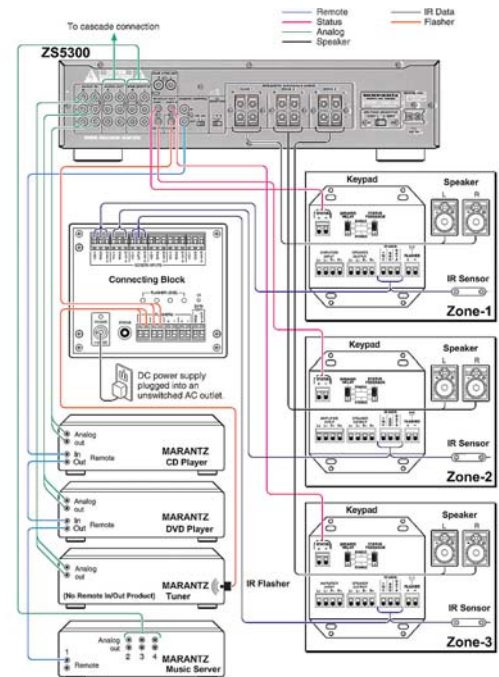

## ZS5300 Multi-Zone Control Amplifier

A 6-Channel Multi-Zone Control Amplifier designed specifically for an all-in-one solution to Custom Distributed Audio. When combined with a Marantz AV Receiver and/or other source components (eg. Music Server, CD Player and Cassette Deck), the ZS5300 transforms your main system into a 'Whole House Audio System'. Add another ZS5300 (up to 3) for a total of 9 zones. Ease of use and installation make the ZS5300 one of the most flexible, comprehensive and perfect audio products ever invented. In terms of sound quality, Custom Retailer (N/D, 2003) thought that the ZS5300 "had the speed and clarity" of our old mono-block amplifiers, the MA500's. They also said, "there was a sense of authority that is missing from lesser amps designed for multi-room use."

### FEATURES

Number of Channels	6 (Stereo x 3)
Output Power/Channel (6 ohm)	60W
Power Transformer	R-Core
Compact Class-D Amplifier	•
Discrete Amplifier Stage	•
Matrix Source Switcher	•
Common Input Source	3
Direct Input/Zone	1
Zone Expandable Connection	•
Global Control Function	•
Majority Keypads Compatibility	•
Dual Voltage Capability	•

### IN/OUTPUTS

AUDIO	
Analog L&R In (Common Source)	3
Analog L&R In (Zone Direct)	3
Analog L&R Out	3
Pre Amplifier L&R Out	1 (Zone-3)
Speaker Out	3
OTHERS	
D-Bus Remote (RC-5) In/Out	3
External Control In (Flasher In)	1
Status Out (DC 12V)	3

### SPECIFICATIONS

AUDIO SECTION	
THD (20Hz - 20kHz, 8 ohms)	0.05%
Input Sensitivity / Impedance	300 mV/20 kohm
Frequency Response (+/- 3dB)	10Hz - 30kHz
S/N Ratio	85 dB
GENERAL	
Color	Black
Front Panel	Aluminum
Remote Control	RC5300ZS
Power Requirements	AC 120V / 230V, 60Hz
Power Consumption	100W
Dimension	
W x H x D (Inches)	17 1/8" x 4 1/2" x 13 1/8"
Weight (lbs.)	18.7