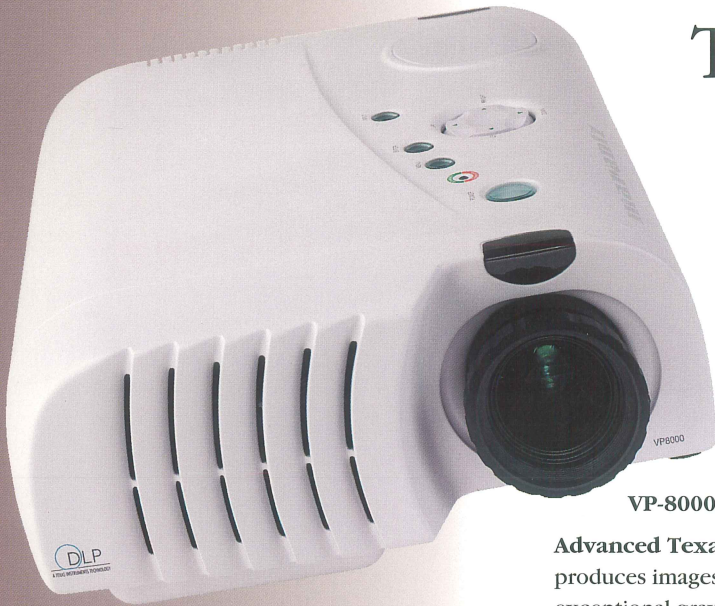

marantz®

The Marantz VP-8000 DLP™ Projector is a high-end video display device utilizing advanced Digital Light Processing technology to produce images with superb resolution, brightness and contrast. The ultra-portable VP-8000 weighs less than seven pounds, and offers a host of operational and convenience functions that make it the ideal projector for custom home theater installations and portable applications.

VP-8000 DLP™ Projector

because music matters

The Marantz VP-8000 DLP™ Projector: Improves Your Image.

The Marantz VP-8000 DLP™ Projector employs advanced Texas Instruments-developed DLP™ technology to project images with superior brightness, resolution, contrast and color fidelity. The VP-8000 is compatible with virtually any video program source, featuring component video, S-video and composite video connections as well as an RGB computer input.

Component, S-Video, composite and RGB inputs allow use with virtually any video signal source.

Operates in either native progressive scan or line doubled mode depending on the signal source and can display a progressive scan image from some DTV set-top converters, computer, or a line-doubled image from any NTSC source. The VP-8000’s 3-D Motion Adaptive Line Doubler automatically converts an interlaced video signal to a progressive scan signal.

Picture size is adjustable up to 275 inches (diagonal measurement).

Adjustable color temperature control includes NTSC-standard 6500° K setting for realistic, film-like image quality.

Three viewing modes – Theater, Normal and Dynamic, with three memory choices for each mode, provide maximum big picture enjoyment.