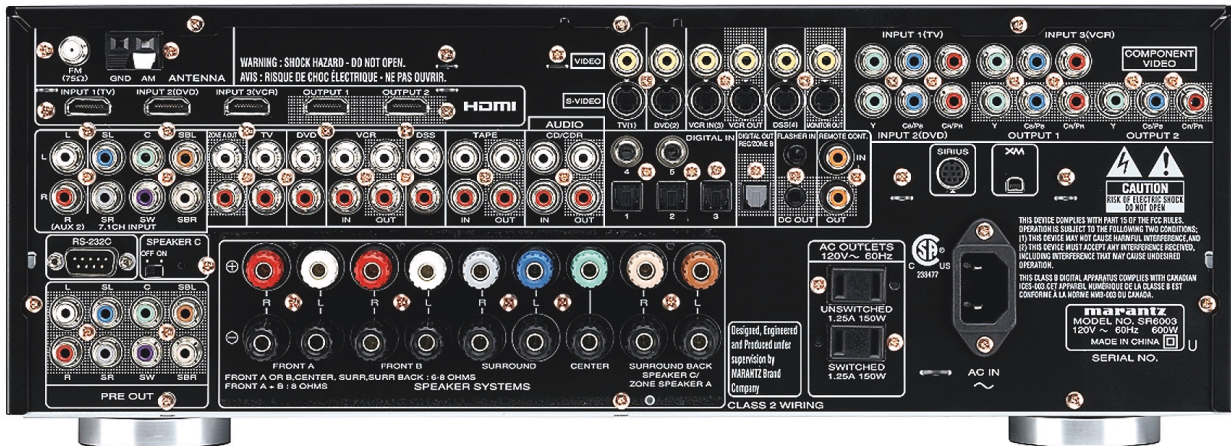

IN/OUTPUTS (continued)

OTHER	
Pre-Amplifier Out	7.1 ch
Main Amplifier In	-
Multi-Channel In	7.1 ch
Multi-Room Audio Out	Analog L&R for 2nd Zone, Assignable Digital Opt Out for 3rd Zone
Multi-Room Video Out	-
Multi-Room Speaker Out	•
Speaker A/B	•
Networking	-
External control	(RS232C)
DC Triggers	Out: 1
D-Bus Remote (RC-5) In/Out	1/1
Flasher In/IR Receiver In/Emitter out	1/0/0
Front Panel A/V Inputs	S-Video/Video/Analog L&R/Digital Optical
Headphone Out	1
AC Outlets (Switched/Unswitched)	1/1

SPECIFICATIONS

AUDIO SECTION	
Power Output (8 Ohm)	100W x7 (20Hz -20kHz)
S/N Ratio	105db (Analog Input, Pure Direct)
Freq. Response (Analog In)	8Hz - 100kHz (+/- 3 dB)
Freq. Response (Dig In)	8Hz - 45kHz (+/- 3 dB)
TUNER SECTION FM	
Frequency Range	87.5 - 108.0MHz
S/N Ratio (Mono/Stereo)	75/70 dB
TUNER SECTION AM	
Frequency Range	520 - 1710kHz
S/N Ratio	50 dB
VIDEO SECTION	
Video Freq. Response (Component)	5Hz - 80MHz (- 1 dB)
Video Freq. Response (Composite, S-Video)	5Hz - 8MHz (- 1 dB)
Signal to Noise	60dB
GENERAL	
Color	Black
Front Panel	Aluminum/Glass-reinforced resin
Remote Controller	System remote with Learning & Backlight
Power Requirement	AC 120V/60Hz
Power Consumption	600 W
Dimensions W" x H" x D" (Inches)	17-5/16" x 6-5/16" x 15-5/16"
Weight (lbs)	29.1

marantz®

LIFE AMPLIFIED™

*All specifications, dimensions and weights are subject to change without notice.

D&M Holdings, Marantz, Marantz America, Inc. or any of its subsidiaries will not assume any liability for errors in this spec sheet which may result in consequential errors being made by retail dealers, designers, custom installers, cabinet makers or end users, etc based upon information contained within this document.

©2008 Marantz America, Inc. • www.marantz.com