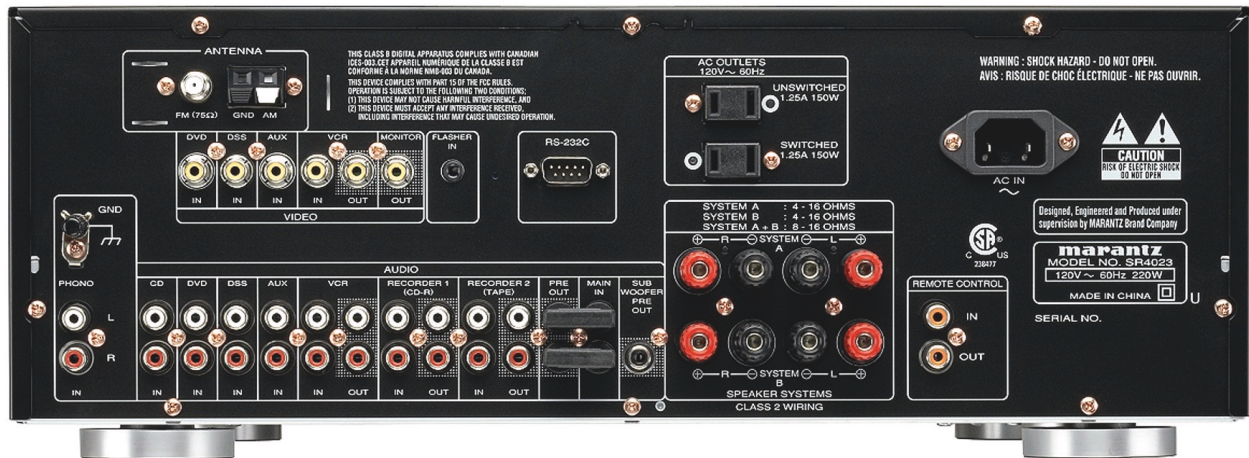

- Sophisticated new aluminum/reinforced resin front panel
- Simplified, non-intimidating operation
- High quality discrete amplifier
- Large EI core transformer
- Pre-out/Main-in terminals
- Speaker A/B switching
- Low-pass preamp level Subwoofer output
- MM Phono preamplifier
- Composite video switching with monitor and recording outputs
- RS-232C communications port
- IR flasher input
- Triple IR code set
- Front Key Lock
- Detachable AC cord
- Hand held remote controller

#### OTHER

External control	RS-232C: 1, Flasher In: 1
D-Bus Remote (RC-5) In/Out	1/1
AC Outlets (Switched/Unswitched)	1/1

### SPECIFICATIONS

THD	0.08%
Input Sensitivity/Impedance	200mV/47k ohms
Frequency Response	-
S/N Ratio	95dB (IHF-A)
Number of Channels	2
Output Power	80W (4 ohms), 100W (4 ohms) (20Hz - 20kHz)
HDAM	-
Power Transformer	Large EI
Current Feedback Amplifier	-
Speaker Terminal	Screw type x2 pair
Tone Control	•
Source Direct	•
Speaker A/B	•

### GENERAL

Color	Black
Front Panel	Aluminum/Glass-reinforced resin
Remote Control	Marantz System Remote Controller
Power Requirement	AC 120V 60Hz
Power Consumption	220W
Dimensions W x H x D (Inches)	17 5/16" x 6 5/16" x 15 1/8"
Weight (lbs)	19.8