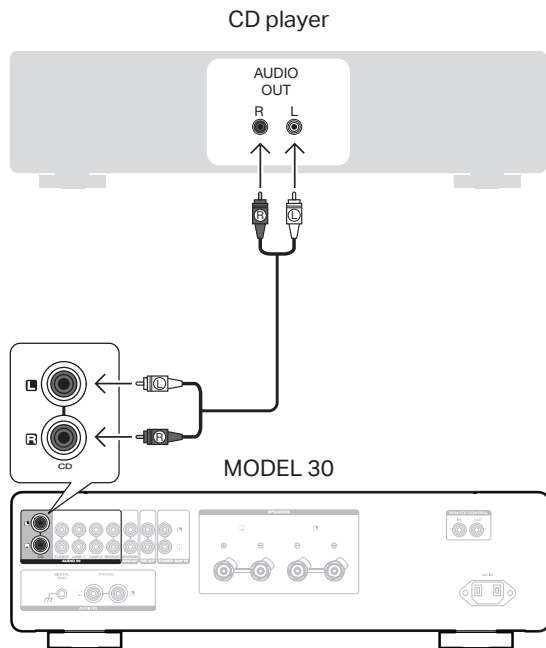

CD Player

Speaker systems

Speaker cables

These drawings are for illustrative purposes only and may not represent the actual product(s).

Setup

There are five steps to the setup process.

- 1 Install batteries in the remote control unit
- 2 Connect the speakers to MODEL 30
- 3 Connect the CD player to MODEL 30
- 4 Plug the power cord into a power outlet
- 5 Begin CD playback

1 Install batteries in the remote control unit

2 Connect the speakers to MODEL 30

Connecting the speaker cables

① Peel off about 3/8 inch (10 mm) of sheathing from the tip of the speaker cable, then either twist the core wire tightly or apply solder to it.

② Turn the speaker terminal counterclockwise to loosen it.

③ Insert the speaker cable's core wire to all the way into the speaker terminal.

④ Turn the speaker terminal clockwise to tighten it.

3 Connect the CD player to MODEL 30

4 Plug the power cord into a power outlet

Owner's Manual

5 Begin CD playback

1 Press the power operation button.

2 Set the input source to "CD".

3 Play the CD player.

4 Adjust the volume.

- Refer to the Online Manual for other functions information and operation procedure details.