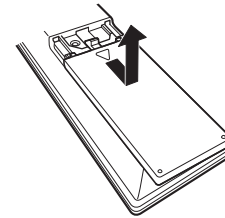

CD Player

Speaker systems

Speaker cables

These drawings are for illustrative purposes only and may not represent the actual product(s).

Setup

There are five steps to the setup process.

- 1 Install batteries in the remote control unit
- 2 Connect the speakers to MODEL 30
- 3 Connect the CD player to MODEL 30
- 4 Plug the power cord into a power outlet
- 5 Begin CD playback

1 Install batteries in the remote control unit

2 Connect the speakers to MODEL 30

Connecting the speaker cables

① Peel off about 3/8 inch (10 mm) of sheathing from the tip of the speaker cable, then either twist the core wire tightly or apply solder to it.