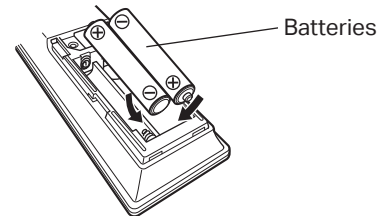

CD Player

Speaker systems

Speaker cables

These drawings are for illustrative purposes only and may not represent the actual product(s).

Setup

There are five steps to the setup process.

- 1 Install batteries in the remote control unit
- 2 Connect the speakers to MODEL 30
- 3 Connect the CD player to MODEL 30
- 4 Plug the power cord into a power outlet
- 5 Begin CD playback

1 Install batteries in the remote control unit

2 Connect the speakers to MODEL 30

Connecting the speaker cables

① Peel off about 3/8 inch (10 mm) of sheathing from the tip of the speaker cable, then either twist the core wire tightly or apply solder to it.