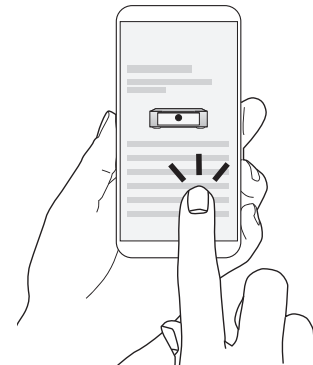

Online Manual