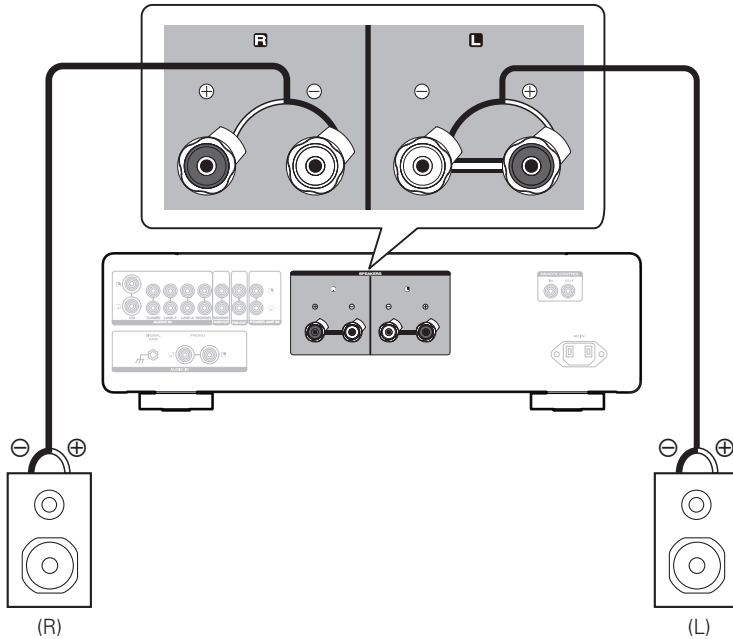

CD Player

Speaker systems

Speaker cables

These drawings are for illustrative purposes only and may not represent the actual product(s).

Setup

There are five steps to the setup process.

- 1 Install batteries in the remote control unit
- 2 Connect the speakers to MODEL 30
- 3 Connect the CD player to MODEL 30
- 4 Plug the power cord into a power outlet
- 5 Begin CD playback

1 Install batteries in the remote control unit

2 Connect the speakers to MODEL 30

Connecting the speaker cables

① Peel off about 3/8 inch (10 mm) of sheathing from the tip of the speaker cable, then either twist the core wire tightly or apply solder to it.

② Turn the speaker terminal counterclockwise to loosen it.

③ Insert the speaker cable's core wire to all the way into the speaker terminal.

④ Turn the speaker terminal clockwise to tighten it.

3 Connect the CD player to MODEL 30