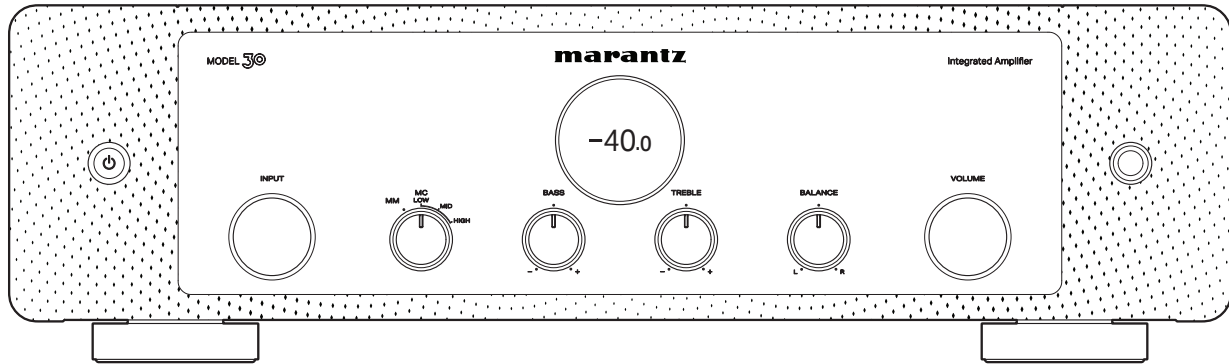

marantz®

MODEL 30 | Integrated Amplifier

QUICK START GUIDE

Welcome

Thank you for choosing a Marantz amplifier. This guide provides step-by-step instructions for setting up your amplifier.

Before You Begin

What's In the Box

1 Install batteries in the remote control unit

2 Connect the speakers to MODEL 30

Connecting the speaker cables

① Peel off about 3/8 inch (10 mm) of sheathing from the tip of the speaker cable, then either twist the core wire tightly or apply solder to it.