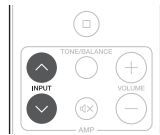

4 Plug the power cord into a power outlet

Owner's Manual

5 Begin CD playback

1 Press the power operation button.

2 Set the input source to "CD".

3 Play the CD player.

4 Adjust the volume.

- Refer to the Online Manual for other functions information and operation procedure details.