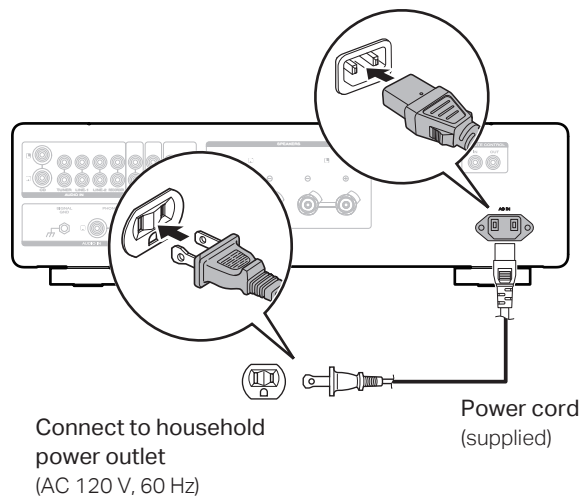

1 Install batteries in the remote control unit

2 Connect the speakers to MODEL 30

Connecting the speaker cables

① Peel off about 3/8 inch (10 mm) of sheathing from the tip of the speaker cable, then either twist the core wire tightly or apply solder to it.

② Turn the speaker terminal counterclockwise to loosen it.

③ Insert the speaker cable's core wire to all the way into the speaker terminal.

④ Turn the speaker terminal clockwise to tighten it.

3 Connect the CD player to MODEL 30

4 Plug the power cord into a power outlet

Owner's Manual

5 Begin CD playback

1 Press the power operation button.

2 Set the input source to "CD".

3 Play the CD player.

4 Adjust the volume.

- Refer to the Online Manual for other functions information and operation procedure details.