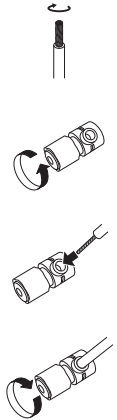

1 Install batteries in the remote control unit

2 Connect the speakers to MODEL 30

Connecting the speaker cables

① Peel off about 3/8 inch (10 mm) of sheathing from the tip of the speaker cable, then either twist the core wire tightly or apply solder to it.

② Turn the speaker terminal counterclockwise to loosen it.

③ Insert the speaker cable's core wire to all the way into the speaker terminal.

④ Turn the speaker terminal clockwise to tighten it.

3 Connect the CD player to MODEL 30